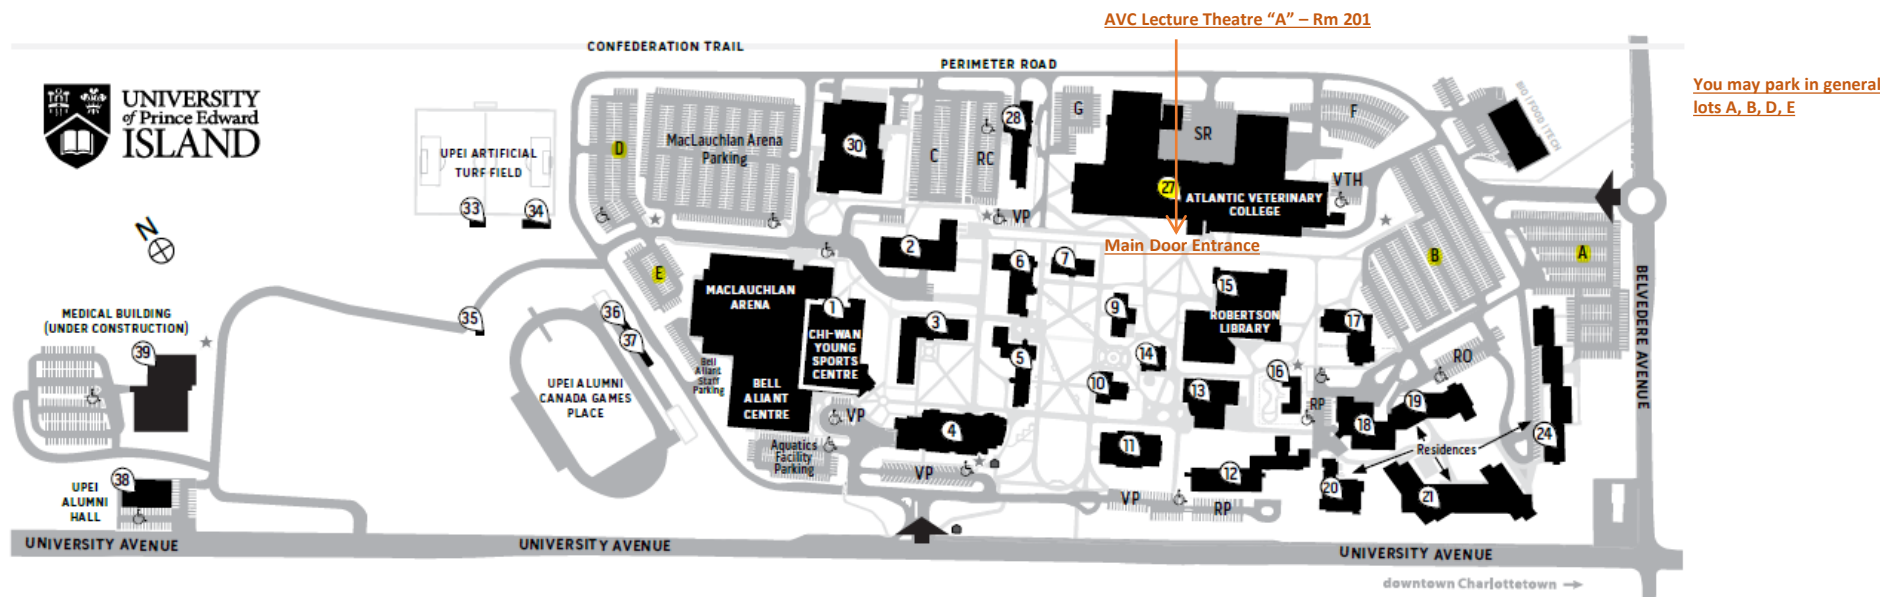

UNIVERSITY OF PRINCE EDWARD ISLAND » CAMPUS MAP

550 University Avenue, Charlottetown, Prince Edward Island, Canada C1A 4P3 upei.ca

You may park in general lots A, B, D, E

CAMPUS BUILDINGS

- | | | |
|-----------------------------------------|-------------------------------------------------|--------------------------------------------------------------|
| 1 Chi-Wan Young Sports Centre (YSC) | 13 Duffy Science Centre (DSC) | 28 Regis and Joan Duffy Research Centre (DRC) |
| 2 Central Utility Building (CUB) | 14 Chaplaincy Centre (CC) | 30 Faculty of Sustainable Design Engineering Building (FSDE) |
| 3 Health Sciences Building (HSB) | 15 Robertson Library (RL) | 33 Artificial Turf Field Announcers' Building |
| 4 W.A. Murphy Student Centre (MSC) | 16 Daycare Building (DCB) | 34 Clubhouse |
| 5 SDU Main Building (SDMB) | 17 K.C. Irving Chemistry Centre (ICC) | 35 Alumni Canada Games Place Storage Building |
| 6 Steel Building (SB) | 18 Wanda Wyatt Dining Hall (WDH) | 36 Alumni Canada Games Place Announcers' Building |
| 7 Dalton Hall (DH) | 19 Bill and Denise Andrew Hall (AH) (Residence) | 37 Alumni Canada Games Place VIP Building |
| 9 Memorial Hall (MH) | 20 Bernardine Hall (BEH) (Residence) | 38 UPEI Alumni Hall (ALH) |
| 10 Cass Science Hall (CSH) | 21 Performing Arts Centre and Residence (PAC) | 39 Medical Building (Under construction) |
| 11 Kelley Memorial Building (KMB) | 24 Blanchard Hall (BLH) (Residence) | |
| 12 Don and Marion McDougall Hall (MCDH) | 27 Atlantic Veterinary College (AVC) | |

PARKING

- A** General & Overnight During Winter Months
- B** General & Designated
- C** Designated
- D** General
- E** General
- F** Designated
- G** Designated
- VTH** Teaching Hospital Clients
- ♿** Accessible
- RO** Residence Only
- VP** Visitor Metered (UPEI parking pass not required)
- RP** Reserved
- SR** Shipping and Receiving
- RC** Research Centre

- BUS SHELTER
- EMERGENCY CALL STATION

Note: This map is not to scale